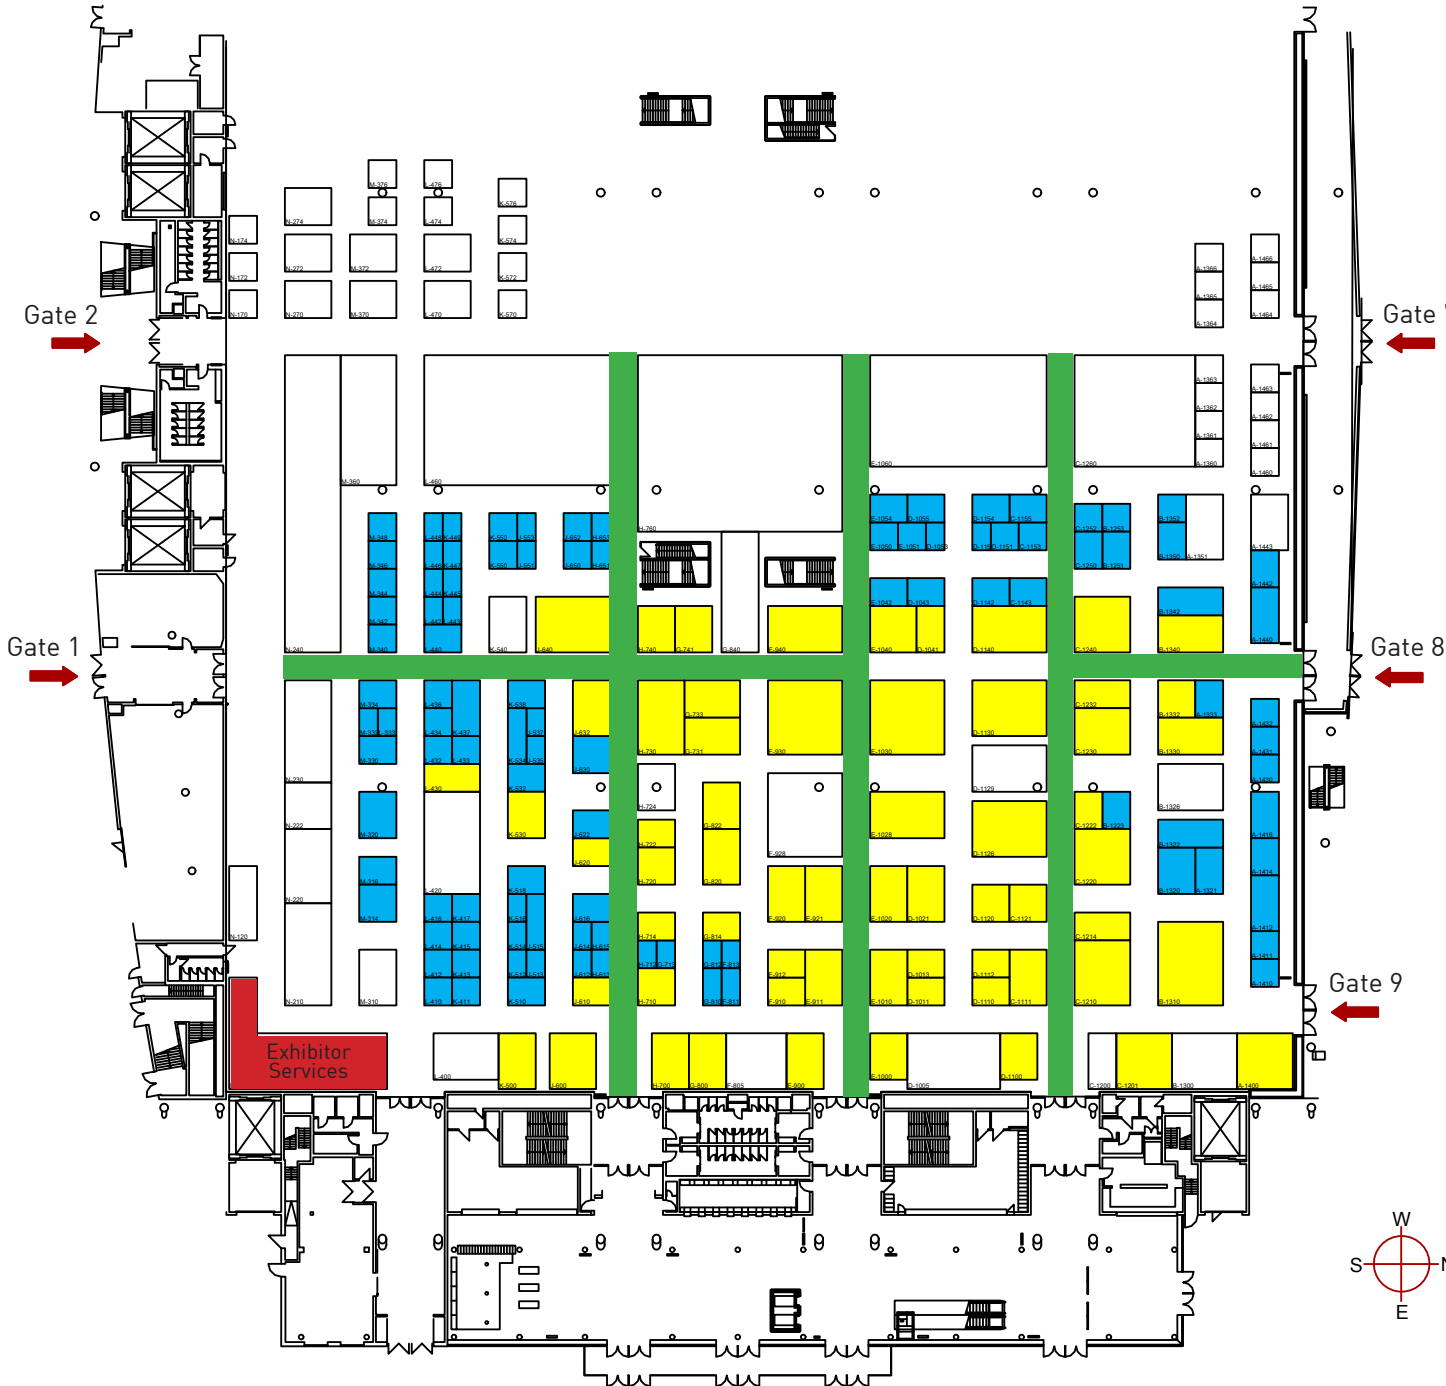

# Messe Frankfurt, Hall 3.0 Target Move-In Plan

**Saturday, June 20, 2020**

**8am - midnight:** Construction of sponsor booths & booths 24 sqm or larger ONLY

**Sunday, June 21, 2020**

**8am - midnight:** General booth construction  
**10am - 10pm:** Shipments delivered to booths.  
**by 5pm:** All aisles must be cleared for carpet installation.

**Monday, June 22, 2020**

**8am - 2pm:** Booth Decoration

	June 20, 8am - midnight June 21, 8am - midnight June 22, 8am - 2pm
	June 21, 8am - midnight June 22, 8am - 2pm
	No Freight Aisle <b>Keep clear at all times!</b>